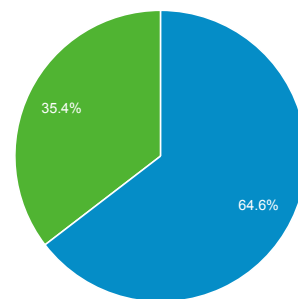

Visits
313,228

Unique Visitors
146,147

Pageviews
1,384,293

Pages / Visit
4.42

Avg. Visit Duration
00:02:23

Bounce Rate
53.47%

% New Visits
35.40%

■ Returning Visitor ■ New Visitor