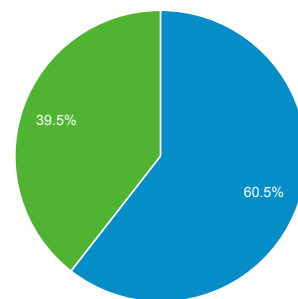

Visits
349,844

Unique Visitors
174,219

Pageviews
1,508,886

Pages / Visit
4.31

Avg. Visit Duration
00:02:11

Bounce Rate
53.33%

% New Visits
39.45%

■ Returning Visitor ■ New Visitor