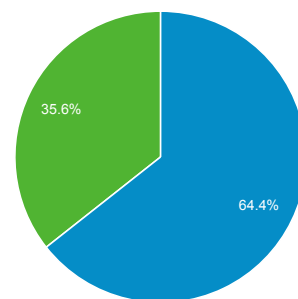

# Audience Overview

All Sessions  
100.00%

+ Add Segment

## Overview

Sessions  
**308,468**

Users  
**144,066**

Pageviews  
**1,688,273**

Pages / Session  
**5.47**

Avg. Session Duration  
**00:02:24**

Bounce Rate  
**51.54%**

% New Sessions  
**35.61%**

Returning Visitor (blue) New Visitor (green)

Language	Sessions	% Sessions
1. pl	248,871	80.68%
2. pl-pl	42,699	13.84%
3. en-us	8,318	2.70%
4. en	4,608	1.49%
5. en-gb	1,751	0.57%
6. de	511	0.17%
7. de-de	271	0.09%
8. fr	153	0.05%
9. c	127	0.04%
10. sv-se	121	0.04%